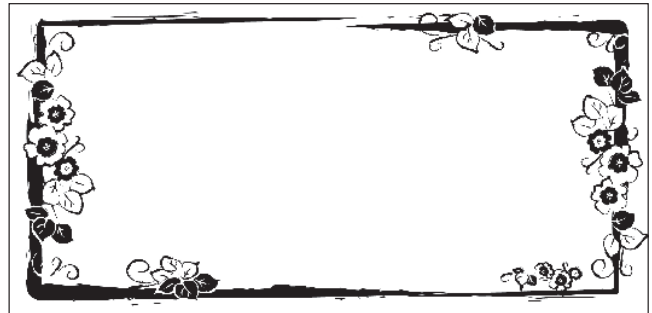

Personalised Signs

Borders available for you to choose from.
Your personalised text will be placed inside your chosen border.

Border A - Line

Border B - Grunge

Border C - Vine

Border D - Classic

Border E - Floral

Border F - Garden

Border G - Paw Print

Border H - Arrow

Please Note: The line border will not appear on the final artwork
Cream powder coated signs with black print
Size - Garden Sign: 19.5cm x 9.5cm, 63cm stake

Hanging Sign: 19.5cm x 9.5cm
Costing: Price on application

Border I - Modern

Border J - Retro

Border K - Vintage

Border L - Spiral

Border M - Dot Corners

Border N - Rose Pillar

Border O - Arbour

Border P - Flower

Border Q - Leaf

Border R - Bird & Vine

Examples of Personalised Signs

Borders available for you to choose from.
Your personalised text will be placed inside your chosen border.

Please Note: The line border will not appear on the final artwork
Cream powder coated signs with black print
Size - Garden Sign: 19.5cm x 9.5cm, 63cm stake