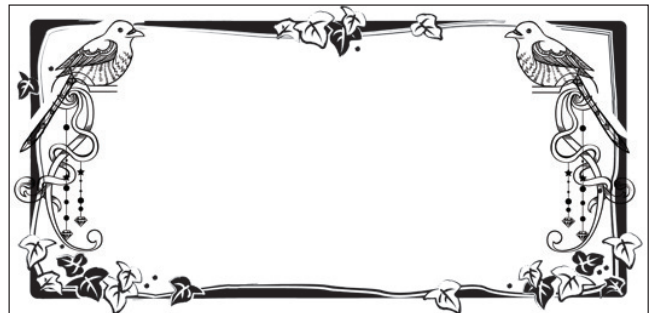

Personalised Signs

Borders available for you to choose from.
Your personalised text will be placed inside your chosen border.

Border A - Line

Border B - Grunge

Border C - Vine

Border D - Classic

Border E - Floral

Border F - Garden

Border G - Paw Print

Border H - Arrow

Please Note: The line border will not appear on the final artwork
Cream powder coated signs with black print
Size - Garden Sign: 19.5cm x 9.5cm, 63cm stake

Hanging Sign: 19.5cm x 9.5cm
Costing: Price on application

Border I - Modern

Border J - Retro

Border K - Vintage

Border L - Spiral

Border M - Dot Corners

Border N - Rose Pillar

Border O - Arbour

Border P - Flower

Border Q - Leaf

Border R - Bird & Vine

Examples of Personalised Signs

Borders available for you to choose from.
Your personalised text will be placed inside your chosen border.

Please Note: The line border will not appear on the final artwork
Cream powder coated signs with black print
Size - Garden Sign: 19.5cm x 9.5cm, 63cm stake