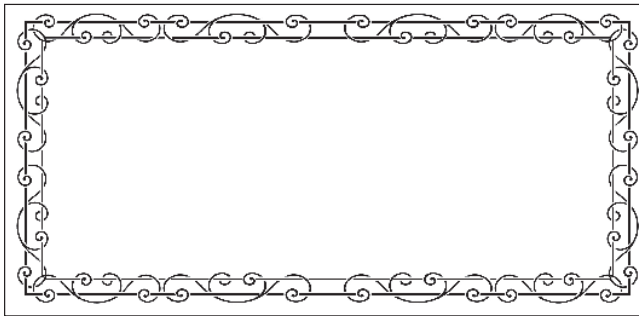

Personalised Signs

Borders available for you to choose from.
Your personalised text will be placed inside your chosen border.

Border A - Line

Border B - Grunge

Border C - Vine

Border D - Classic

Border E - Floral

Border F - Garden

Border G - Paw Print

Border H - Arrow

Please Note: The line border will not appear on the final artwork
Cream powder coated signs with black print
Size - Garden Sign: 19.5cm x 9.5cm, 63cm stake

Hanging Sign: 19.5cm x 9.5cm
Costing: Price on application

Border I - Modern

Border J - Retro

Border K - Vintage

Border L - Spiral

Border M - Dot Corners

Border N - Rose Pillar

Border O - Arbour

Border P - Flower

Border Q - Leaf

Border R - Bird & Vine

Examples of Personalised Signs

Borders available for you to choose from.
Your personalised text will be placed inside your chosen border.

Please Note: The line border will not appear on the final artwork
Cream powder coated signs with black print
Size - Garden Sign: 19.5cm x 9.5cm, 63cm stake