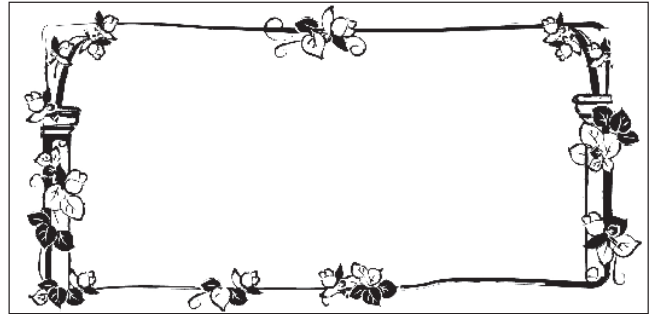

Personalised Signs

Borders available for you to choose from.
Your personalised text will be placed inside your chosen border.

Border A - Line

Border B - Grunge

Border C - Vine

Border D - Classic

Border E - Floral

Border F - Garden

Border G - Paw Print

Border H - Arrow

Please Note: The line border will not appear on the final artwork
Cream powder coated signs with black print
Size - Garden Sign: 19.5cm x 9.5cm, 63cm stake

Hanging Sign: 19.5cm x 9.5cm
Costing: Price on application

Border I - Modern

Border J - Retro

Border K - Vintage

Border L - Spiral

Border M - Dot Corners

Border N - Rose Pillar

Border O - Arbour

Border P - Flower

Border Q - Leaf

Border R - Bird & Vine

Examples of Personalised Signs

Borders available for you to choose from.
Your personalised text will be placed inside your chosen border.

Please Note: The line border will not appear on the final artwork
Cream powder coated signs with black print
Size - Garden Sign: 19.5cm x 9.5cm, 63cm stake