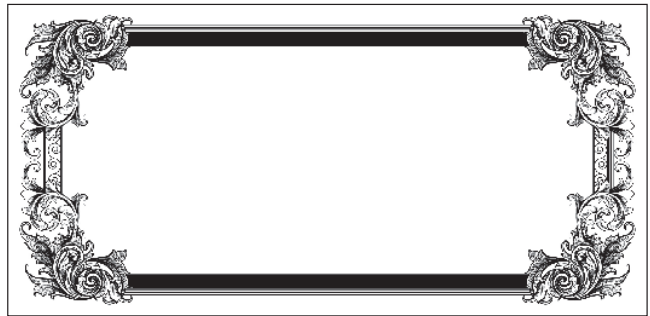

Personalised Signs

Borders available for you to choose from.
Your personalised text will be placed inside your chosen border.

Border A - Line

Border B - Grunge

Border C - Vine

Border D - Classic

Border E - Floral

Border F - Garden

Border G - Paw Print

Border H - Arrow

Please Note: The line border will not appear on the final artwork
Cream powder coated signs with black print
Size - Garden Sign: 19.5cm x 9.5cm, 63cm stake

Hanging Sign: 19.5cm x 9.5cm
Costing: Price on application

Border I - Modern

Border J - Retro

Border K - Vintage

Border L - Spiral

Border M - Dot Corners

Border N - Rose Pillar

Border O - Arbour