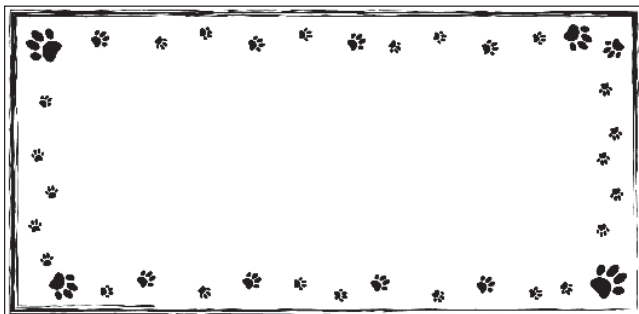

Personalised Signs

Borders available for you to choose from.
Your personalised text will be placed inside your chosen border.

Border A - Line

Border B - Grunge

Border C - Vine

Border D - Classic

Border E - Floral

Border F - Garden

Border G - Paw Print

Border H - Arrow

Please Note: The line border will not appear on the final artwork
Cream powder coated signs with black print
Size - Garden Sign: 19.5cm x 9.5cm, 63cm stake

Hanging Sign: 19.5cm x 9.5cm
Costing: Price on application

Border I - Modern

Border J - Retro

Border K - Vintage

Border L - Spiral

Border M - Dot Corners

Border N - Rose Pillar

Border O - Arbour

Border P - Flower

Border Q - Leaf

Border R - Bird & Vine

Examples of Personalised Signs

Borders available for you to choose from.
Your personalised text will be placed inside your chosen border.

Please Note: The line border will not appear on the final artwork
Cream powder coated signs with black print
Size - Garden Sign: 19.5cm x 9.5cm, 63cm stake